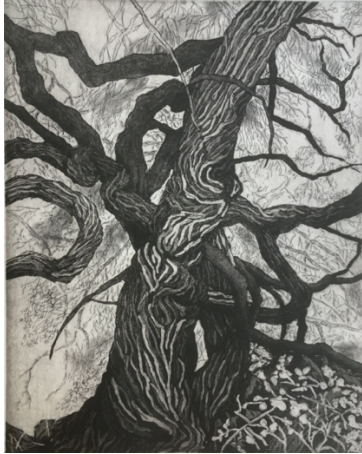

**Dan Peragine**

*Seated Figure*

8" x 8" x 10" – Ceramic

**HONORABLE MENTION**

**Larry Richardson**

*Angel of Life*

35" x 27" – Arches Paper,

Acrylic Paint

**Julianne Ricksecker**  
*Mission Trails Oak*  
10" x 7" – Etching & Aquatint

**Viktoria Romanova**  
*Something about Fruits*  
36" x 24" – Acrylic on Canvas

**HONORABLE MENTION**  
**Julianne Ricksecker**  
*Torrey Pines, Reaching*  
10" x 12" - Etching & Aquatint