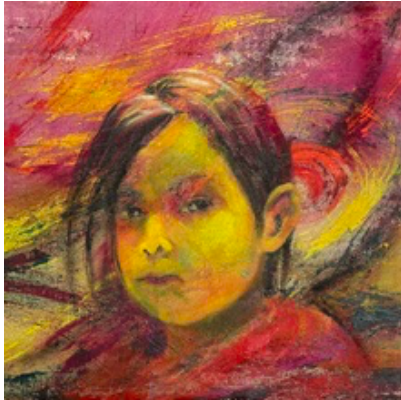

The San Diego Museum of Art Artists Guild  
**2023 Fall Membership Exhibition**

Live at Gallery 21, Spanish Village  
November 14 – 27, 2023  
Online through the month of November 2023

Juror: Katie Dolgov, Director of Exhibitions and Collections  
Oceanside Museum of Art

---

**Jody Absy**  
*Lakota Girl*  
12" x 12" – Acrylic

**Dean Andrews**  
*Enamored*  
58" x 36" - Acrylic with  
Cacao on Canvas

**Cecilia Anastos**  
*Valley in the Dart River*  
18" x 18" - Oil on Canvas