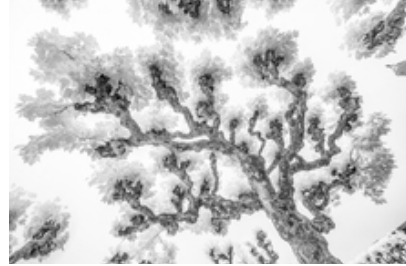

**Beryl Brenner**  
*Sophisticated Piece*  
10" h x 10" w  
Fused Glass

**Garrett Demarest**  
*The Music*  
24" x 30 x 1.5"  
Photo printed on Metal

**Jeff Crusberg**  
*Yellow & Copper*  
12" x 12"  
Oil on Panel - **SOLD**

**Jackie Farkas**  
*A world in a world*  
9" x 12" - Oil on Linen

**NL Galbraith**  
*Blue Wave Flowers*  
20" x 15" – Digital Print on  
top of an Acrylic Pour

**Heidi Gauthreaux**  
*Simplicity*  
16" x 20" – Photograph