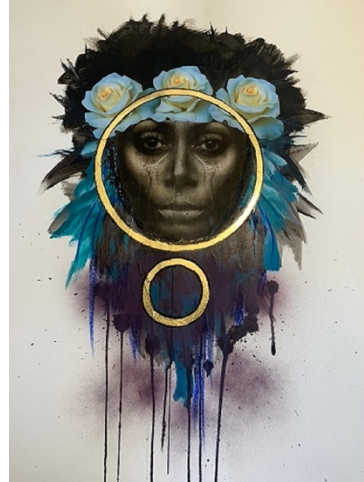

Larry Richardson

Through a Gold Ring Darkly

35" x 27" – Acrylic Paint, Gold

Leaf on Arches Paper