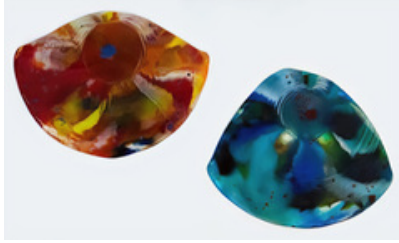

---

**Jody Absy**  
*Lakota Girl*  
12" x 12" – Acrylic

**Dean Andrews**  
*Enamored*  
58" x 36" - Acrylic with  
Cacao on Canvas

**Cecilia Anastos**  
*Valley in the Dart River*  
18" x 18" - Oil on Canvas

**Warren Bakley**  
*SKYRIDE* (Del Mar Fair Grounds)  
24" x 24" – Acrylic on Canvas  
**SOLD**

**Beryl Brenner**  
*Red Cosmos, Blue Cosmos*  
7" h x 11" w  
Fused Glass

**Riley Davenport**  
*Local Catch*  
14" x 28" – Oil on Canvas  
Diptych of two 14 x 14" canvases