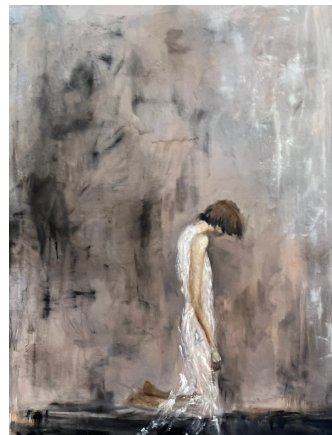

---

**Jody Absy**  
*Lakota Girl*  
12" x 12" – Acrylic

**Dean Andrews**  
*Enamored*  
58" x 36" - Acrylic with  
Cacao on Canvas

**Cecilia Anastos**  
*Valley in the Dart River*  
18" x 18" - Oil on Canvas

**Warren Bakley**  
*SKYRIDE* (Del Mar Fair Grounds)  
24" x 24" – Acrylic on Canvas  
**SOLD**

**Beryl Brenner**  
*Red Cosmos, Blue Cosmos*  
7" h x 11" w  
Fused Glass

**Riley Davenport**  
*Local Catch*  
14" x 28" – Oil on Canvas  
Diptych of two 14 x 14" canvases

**Jackie Farkas**  
*A world in a world*  
9" x 12" - Oil on Linen

**NL Galbraith**  
*Blue Wave Flowers*  
20" x 15" – Digital Print on  
top of an Acrylic Pour

**Heidi Gauthreaux**  
*Simplicity*  
16" x 20" – Photograph

**HONORABLE MENTION**  
**Will Gibson**  
*Pollarded Sycamore #9882*  
26" x 22" - Pigment Print Photo

**Doria Goocher**  
*Red Rock Country*  
42 "x 36" – Art Quilt: Cotton  
and Metallic Fabric

**Elizabeth Gorcey**  
*Forward*  
40" x 30" – Oil on Canvas